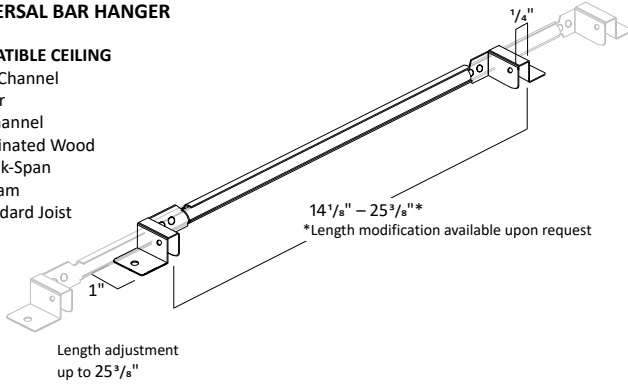

FRAME ACCESSORIES

UNIVERSAL BAR HANGER

COMPATIBLE CEILING

- Hat Channel
- T-Bar
- C-Channel
- Laminated Wood
- Quick-Span
- I-Beam
- Standard Joist