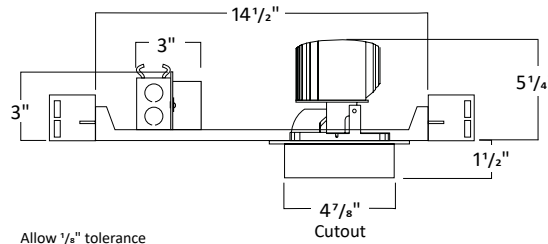

HOUSING DIMENSIONS 6W-20W

WW8176 - Woodwork No. 8176

Allow 1/8" tolerance

HOUSING DIMENSIONS 24W-56W

WW8176 - Woodwork No. 8176

Allow 1/8" tolerance

FRAME ACCESSORIES

UNIVERSAL BAR HANGER