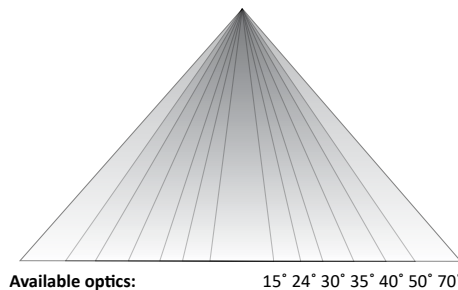

* Values are listed at 3000K, 90+ CRI with a white bevel & trim.
Delivered lumens range based on beam spread.
Performance may vary +/- 5%

BEAM SPREAD

- Field replaceable TIR optics
- Easily achieve narrow spot to wide flood beam pattern
- Optional filters available upon request