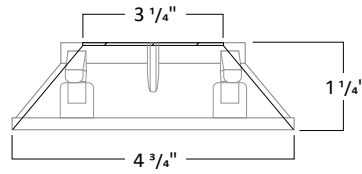

TRIM DIMENSIONS

4RLO

Regress Large Opening

TRIM FINISH

White

Haze

Wheat

Specular Clear