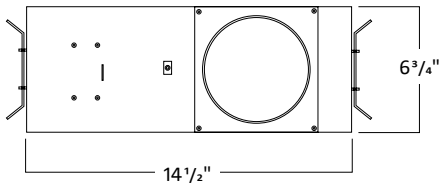

HOUSING DIMENSIONS 6W-20W

WW8176 - Woodwork No. 8176

Allow 1/8" tolerance

HOUSING DIMENSIONS 24W-56W

WW8176 - Woodwork No. 8176

Allow 1/8" tolerance

FRAME ACCESSORIES

UNIVERSAL BAR HANGER