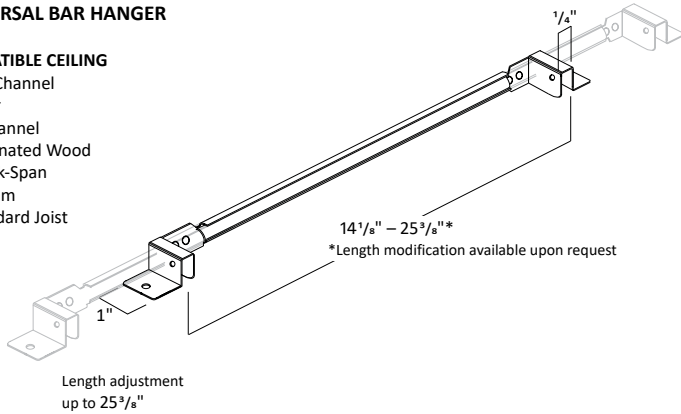

FRAME ACCESSORIES

UNIVERSAL BAR HANGER

COMPATIBLE CEILING

- Hat Channel
- T-Bar
- C-Channel
- Laminated Wood
- Quick-Span
- I-Beam
- Standard Joist