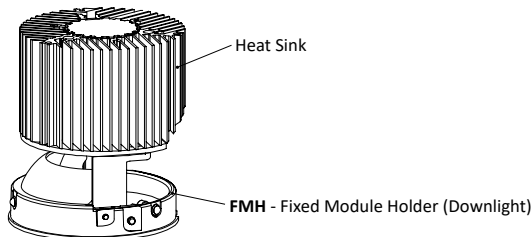

HOUSING DIMENSIONS 6W-20W

Allow 1/8" tolerance

HOUSING DIMENSIONS 24W-56W

Allow 1/8" tolerance

FRAME ACCESSORIES

UNIVERSAL BAR HANGER

COMPATIBLE CEILING

- Hat Channel
- T-Bar
- C-Channel
- Laminated Wood
- Quick-Span
- I-Beam
- Standard Joist

LED MODULE