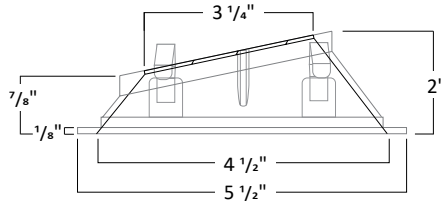

4" ARCHITECTURAL SQUARE FLANGE WALL WASH COMPATIBLE WITH 6" TECHZONE® CEILINGS
(SILHOUETTE®, SUPRAFINE®, INTERLUDE®, OR PRELUDE®) BY ARMSTRONG®

TRIM DIMENSIONS

TRIM FINISH

White

Black

Haze

Specular Clear

Wheat

*Consult Factory for Made to Order Finishes