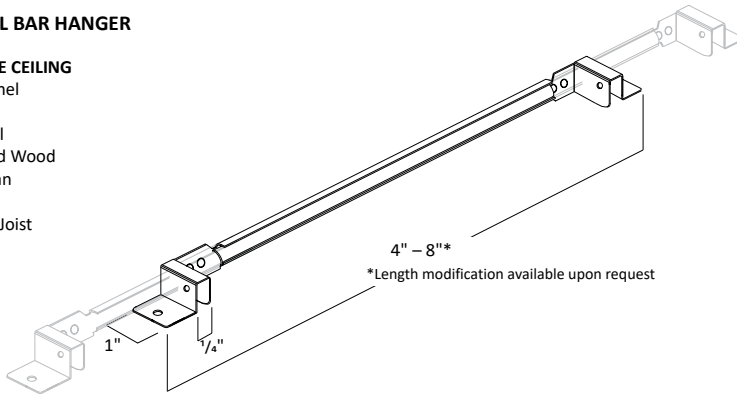

HOUSING DIMENSIONS

1. Consult factory for Made to Order collar height
2. Allow 1/8" tolerance

FRAME ACCESSORIES

UNIVERSAL BAR HANGER

COMPATIBLE CEILING

- Hat Channel
- T-Bar
- C-Channel
- Laminated Wood
- Quick-Span
- I-Beam
- Standard Joist