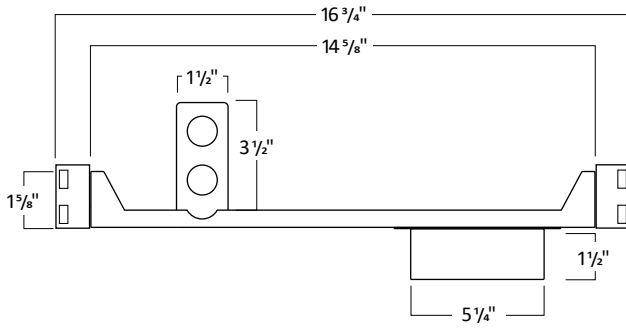

HOUSING DIMENSIONS

1. Consult factory for Made to Order collar height
2. Allow 1/8" tolerance

FRAME ACCESSORIES

UNIVERSAL BAR HANGER

COMPATIBLE CEILING

- Hat Channel
- T-Bar
- C-Channel
- Laminated Wood
- Quick-Span
- I-Beam
- Standard Joist