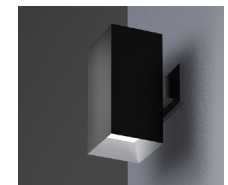

Downlight

TechZone®

WoodWorks®

Multiple Dedicated Bevel

Multiple Open Bevel

Cylinder

Square Luminaire

4" ARCHITECTURAL SQUARE FLANGE WALL WASH COMPATIBLE WITH 6" TECHZONE® CEILINGS (SILHOUETTE®, SUPRAFINE®, INTERLUDE®, OR PRELUDE®) BY ARMSTRONG®