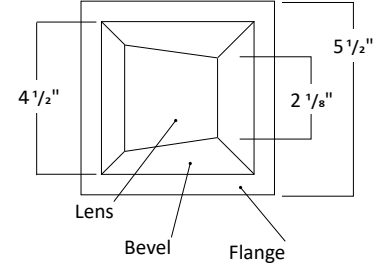

4" ARCHITECTURAL SQUARE FLANGE WALL WASH COMPATIBLE WITH 6" TECHZONE® CEILINGS
(SILHOUETTE®, SUPRAFINE®, INTERLUDE®, OR PRELUDE®) BY ARMSTRONG®

TRIM DIMENSIONS

TRIM FINISH

White

Black

Haze

Specular Clear

Wheat

*Consult Factory for Made to Order Finishes