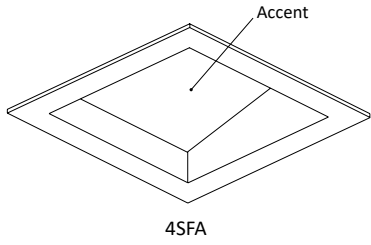

4" ARCHITECTURAL SQUARE FLANGE WALL WASH COMPATIBLE WITH 6" TECHZONE® CEILINGS
(SILHOUETTE®, SUPRAFINE®, INTERLUDE®, OR PRELUDE®) BY ARMSTRONG®

TRIM DIMENSIONS

TRIM FINISH

White

Black

Haze

Specular Clear

Wheat

*Consult Factory for Made to Order Finishes