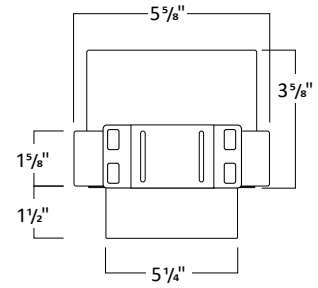

HOUSING DIMENSIONS

1. Consult factory for Made to Order collar height
2. Allow 1/8" tolerance

FRAME ACCESSORIES

UNIVERSAL BAR HANGER

COMPATIBLE CEILING

- Hat Channel
- T-Bar
- C-Channel
- Laminated Wood
- Quick-Span
- I-Beam
- Standard Joist