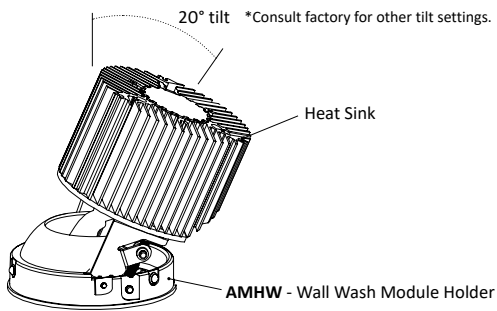

HOUSING DIMENSIONS

1. Consult factory for Made to Order collar height
2. Allow 1/8" tolerance

FRAME ACCESSORIES

UNIVERSAL BAR HANGER

COMPATIBLE CEILING

- Hat Channel
- T-Bar
- C-Channel
- Laminated Wood
- Quick-Span
- I-Beam
- Standard Joist

LED MODULE

4" ARCHITECTURAL SQUARE FLANGE WALL WASH COMPATIBLE WITH 6" TECHZONE® CEILINGS
(SILHOUETTE®, SUPRAFINE®, INTERLUDE®, OR PRELUDE®) BY ARMSTRONG®

TRIM DIMENSIONS

TRIM FINISH

White

Black

Haze

Specular Clear