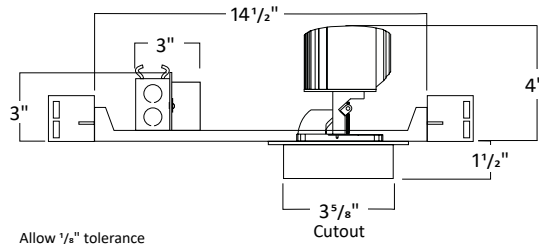

HOUSING DIMENSIONS 6W-20W

WW8176 - Woodwork No. 8176

Allow 1/8" tolerance

HOUSING DIMENSIONS 24W-32W

WW8176 - Woodwork No. 8176

Allow 1/8" tolerance

FRAME ACCESSORIES

UNIVERSAL BAR HANGER