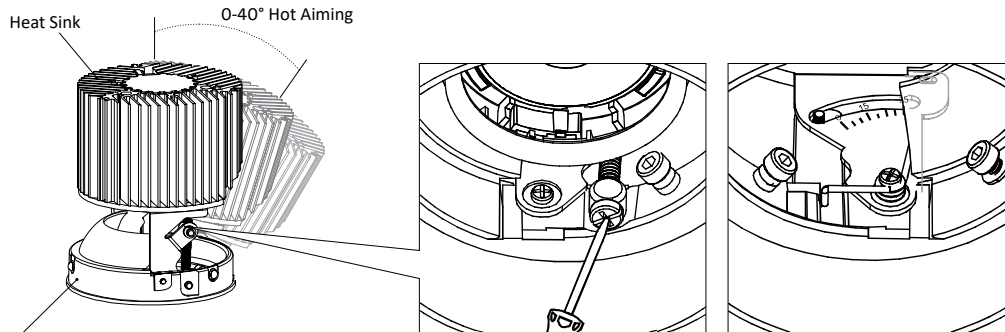

3" ARCHITECTURAL SQUARE ADJUSTABLE COMPATIBLE WITH ARMSTRONG® WOODWORKS®
LINEAR SOLID WOOD PANELS 3¼" WIDE PLANKS

HOUSING DIMENSIONS 6W-20W

Allow 1/8" tolerance

HOUSING DIMENSIONS 24W-32W

Allow 1/8" tolerance

FRAME ACCESSORIES

UNIVERSAL BAR HANGER

COMPATIBLE CEILING

- Hat Channel
- T-Bar
- C-Channel
- Laminated Wood
- Quick-Span
- I-Beam
- Standard Joist

LED MODULE