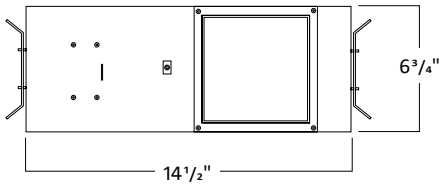

HOUSING DIMENSIONS 6W-20W

WW8176 - Woodwork No. 8176

Allow 1/8" tolerance

HOUSING DIMENSIONS 24W-32W

WW8176 - Woodwork No. 8176

Allow 1/8" tolerance

FRAME ACCESSORIES

UNIVERSAL BAR HANGER