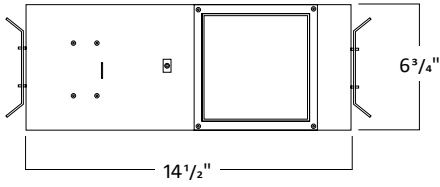

3" ARCHITECTURAL SQUARE ADJUSTABLE COMPATIBLE WITH ARMSTRONG® WOODWORKS®
LINEAR SOLID WOOD PANELS 3¼" WIDE PLANKS

HOUSING DIMENSIONS 6W-20W

WW8176 - Woodwork No. 8176