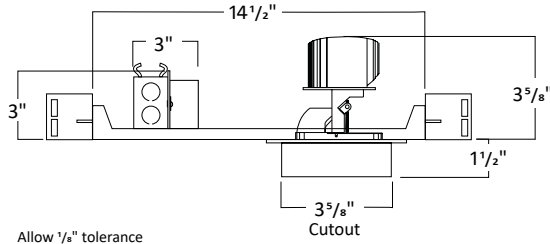

3" ARCHITECTURAL SQUARE ADJUSTABLE COMPATIBLE WITH ARMSTRONG® WOODWORKS®
LINEAR SOLID WOOD PANELS 3¼" WIDE PLANKS

HOUSING DIMENSIONS 6W-20W

Allow 1/8" tolerance

HOUSING DIMENSIONS 24W-32W

Allow 1/8" tolerance

FRAME ACCESSORIES

UNIVERSAL BAR HANGER

COMPATIBLE CEILING

- Hat Channel
- T-Bar
- C-Channel
- Laminated Wood
- Quick-Span
- I-Beam
- Standard Joist

LED MODULE