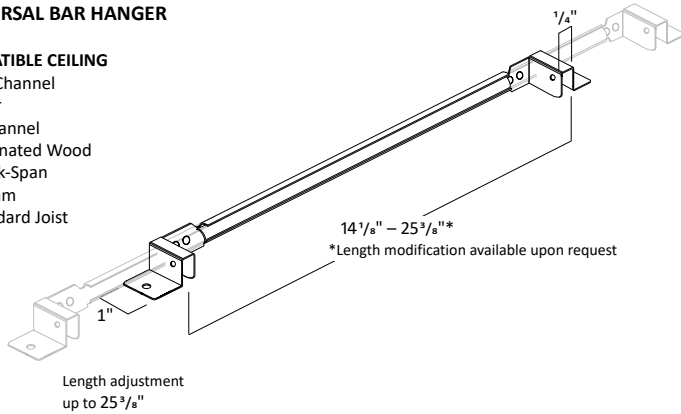

FRAME ACCESSORIES

UNIVERSAL BAR HANGER

COMPATIBLE CEILING

- Hat Channel
- T-Bar
- C-Channel
- Laminated Wood
- Quick-Span
- I-Beam
- Standard Joist