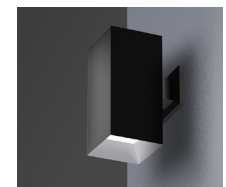

## PRIME FAMILY OF PRODUCTS

Downlight

TechZone®

WoodWorks®

Multiple Dedicated Bevel

Multiple Open Bevel

Cylinder

Square Luminaire