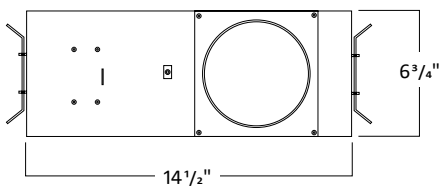

3" ARCHITECTURAL ROUND WALL WASH COMPATIBLE WITH ARMSTRONG® WOODWORKS®
LINEAR SOLID WOOD PANELS 3¼" WIDE PLANKS

PERFORMANCE CHART

Optics		15°	24°	36°	50°	80°
6W	Initial Lumens	995	955	955	955	955
	Delivered Lumens	598	647	659	616	417
9W	Initial Lumens	1296	1296	1296	1296	1296
	Delivered Lumens	815	879	899	837	566
12W	Initial Lumens	1618	1618	1618	1618	1618
	Delivered Lumens	1025	1101	1134	1048	709
15W	Initial Lumens	2015	2015	2015	2015	2015
	Delivered Lumens	1262	1338	1365	1275	865
20W	Initial Lumens	2422	2422	2422	2422	2422
	Delivered Lumens	1505	1624	1660	1553	1024
24W	Initial Lumens	2799	2799	2799	2799	2799
	Delivered Lumens	1764	1899	1948	1825	1221
28W	Initial Lumens	3128	3128	3128	3128	3128
	Delivered Lumens	2028	2176	2249	2108	1372
32W	Initial Lumens	3405	3405	3405	3405	3405
	Delivered Lumens	2309	2502	2582	2438	1549

* Values are listed at 3000K, 90+ CRI with a white bevel & trim.

COLOR TEMPERATURE MULTIPLIER FOR DELIVERED LUMENS

2700K	3000K	3500K	4000K
0.95	1.00	1.04	1.07

HOUSING DIMENSIONS 6W-20W

WW8176 - Woodwork No. 8176