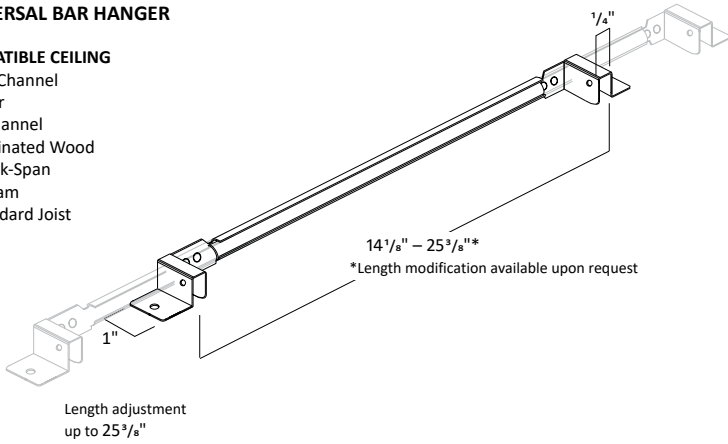

3" ARCHITECTURAL ROUND WALL WASH COMPATIBLE WITH ARMSTRONG® WOODWORKS®
LINEAR SOLID WOOD PANELS 3 1/4" WIDE PLANKS

FRAME ACCESSORIES

UNIVERSAL BAR HANGER

COMPATIBLE CEILING

- Hat Channel
- T-Bar
- C-Channel
- Laminated Wood
- Quick-Span
- I-Beam
- Standard Joist