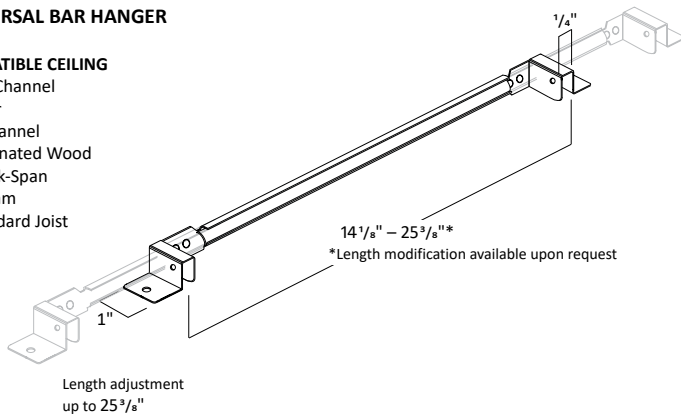

FRAME ACCESSORIES

UNIVERSAL BAR HANGER

COMPATIBLE CEILING

- Hat Channel
- T-Bar
- C-Channel
- Laminated Wood
- Quick-Span
- I-Beam
- Standard Joist