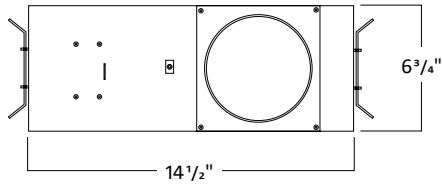

HOUSING DIMENSIONS 6W-20W

WW8176 - Woodwork No. 8176

Allow 1/8" tolerance

HOUSING DIMENSIONS 24W-32W

WW8176 - Woodwork No. 8176

Allow 1/8" tolerance

FRAME ACCESSORIES

UNIVERSAL BAR HANGER