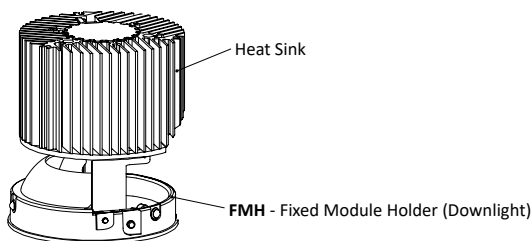

3" ARCHITECTURAL ROUND DOWNLIGHT COMPATIBLE WITH ARMSTRONG® WOODWORKS®
LINEAR SOLID WOOD PANELS 3¼" WIDE PLANKS

HOUSING DIMENSIONS 6W-20W

Allow 1/8" tolerance

HOUSING DIMENSIONS 24W-32W

Allow 1/8" tolerance

FRAME ACCESSORIES

UNIVERSAL BAR HANGER

COMPATIBLE CEILING

- Hat Channel
- T-Bar
- C-Channel
- Laminated Wood
- Quick-Span
- I-Beam
- Standard Joist

LED MODULE