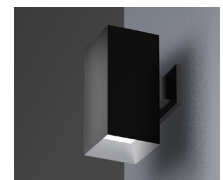

PRIME FAMILY OF PRODUCTS

Square Luminaire