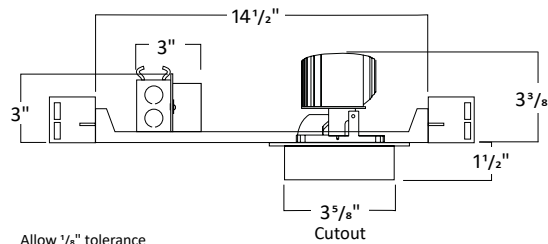

HOUSING DIMENSIONS 6W-20W

WW8176 - Woodwork No. 8176

Allow 1/8" tolerance

HOUSING DIMENSIONS 24W-32W

WW8176 - Woodwork No. 8176

Allow 1/8" tolerance

FRAME ACCESSORIES

UNIVERSAL BAR HANGER