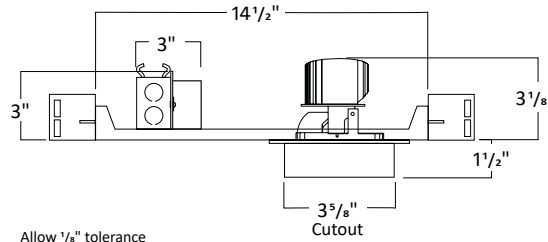

HOUSING DIMENSIONS 6W-20W

WW8176 - Woodwork No. 8176

Allow 1/8" tolerance

HOUSING DIMENSIONS 24W-32W

WW8176 - Woodwork No. 8176

Allow 1/8" tolerance

FRAME ACCESSORIES

UNIVERSAL BAR HANGER