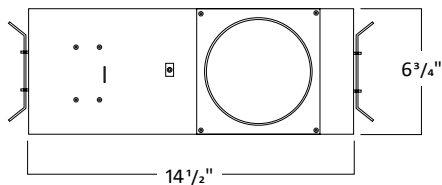

HOUSING DIMENSIONS 6W-20W

WW8176 - Woodwork No. 8176

Allow 1/8" tolerance

HOUSING DIMENSIONS 24W-32W

WW8176 - Woodwork No. 8176

Allow 1/8" tolerance

FRAME ACCESSORIES

UNIVERSAL BAR HANGER