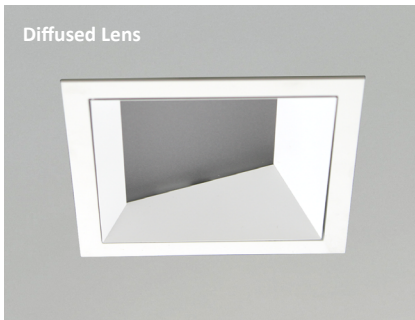

3" ARCHITECTURAL SQUARE FLANGE WALL WASH COMPATIBLE WITH 6" TECHZONE® CEILINGS (SILHOUETTE®, SUPRAFINE®, INTERLUDE®, OR PRELUDE®) BY ARMSTRONG®

PERFORMANCE CHART

Optics		15°	24°	36°	50°	80°
6W	Initial Lumens	995	955	955	955	955
	Delivered Lumens	598	647	659	616	417
9W	Initial Lumens	1296	1296	1296	1296	1296
	Delivered Lumens	815	879	899	837	566
12W	Initial Lumens	1618	1618	1618	1618	1618
	Delivered Lumens	1025	1101	1134	1048	709
15W	Initial Lumens	2015	2015	2015	2015	2015
	Delivered Lumens	1262	1338	1365	1275	865
20W	Initial Lumens	2422	2422	2422	2422	2422
	Delivered Lumens	1505	1624	1660	1553	1024
24W	Initial Lumens	2799	2799	2799	2799	2799
	Delivered Lumens	1764	1899	1948	1825	1221
28W	Initial Lumens	3128	3128	3128	3128	3128
	Delivered Lumens	2028	2176	2249	2108	1372
32W	Initial Lumens	3405	3405	3405	3405	3405
	Delivered Lumens	2309	2502	2582	2438	1549

* Values are listed at 3000K, 90+ CRI with a white bevel & trim.

COLOR TEMPERATURE MULTIPLIER FOR DELIVERED LUMENS

2700K	3000K	3500K	4000K
0.95	1.00	1.04	1.07

3SFA-CL ACCENT