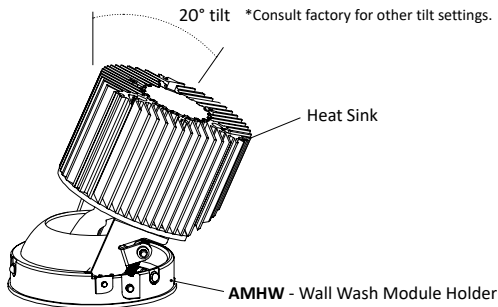

HOUSING DIMENSIONS

FRAME ACCESSORIES

UNIVERSAL BAR HANGER

COMPATIBLE CEILING

- Hat Channel
- T-Bar
- C-Channel
- Laminated Wood
- Quick-Span
- I-Beam
- Standard Joist

LED MODULE

FILTERS

Frosted Filter

Honey Comb

Solite Filter

Linear Filter

3" ARCHITECTURAL ROUND FLANGE WALL WASH COMPATIBLE WITH 6" TECHZONE® CEILINGS
(SILHOUETTE®, SUPRAFINE®, INTERLUDE®, OR PRELUDE®) BY ARMSTRONG®

TRIM DIMENSIONS

DIE-CAST