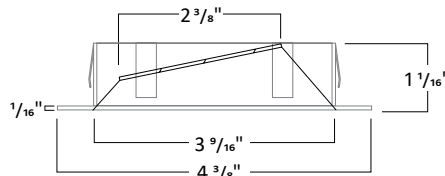

TRIM FINISH

*Consult Factory for Made to Order Finishes