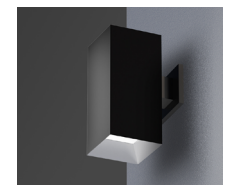

Square Luminaire