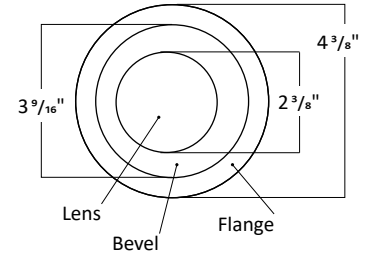

TRIM FINISH

May be mixed and matched

*Consult Factory for Made to Order Finishes