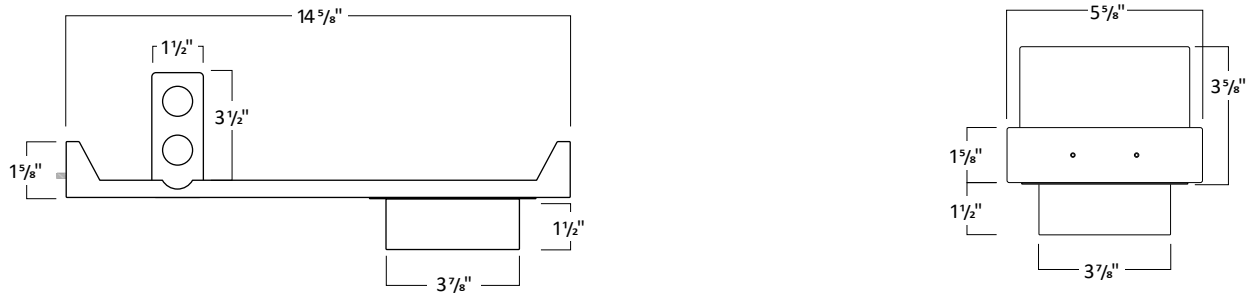

3" ARCHITECTURAL ROUND FLANGE WALL WASH COMPATIBLE WITH 6" TECHZONE® CEILINGS (SILHOUETTE®, SUPRAFINE®, INTERLUDE®, OR PRELUDE®) BY ARMSTRONG®

HOUSING DIMENSIONS