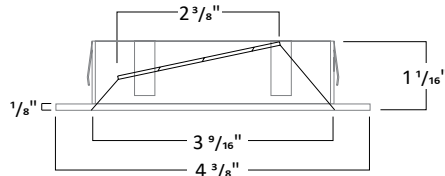

TRIM FINISH

May be mixed and matched

*Consult Factory for Made to Order Finishes