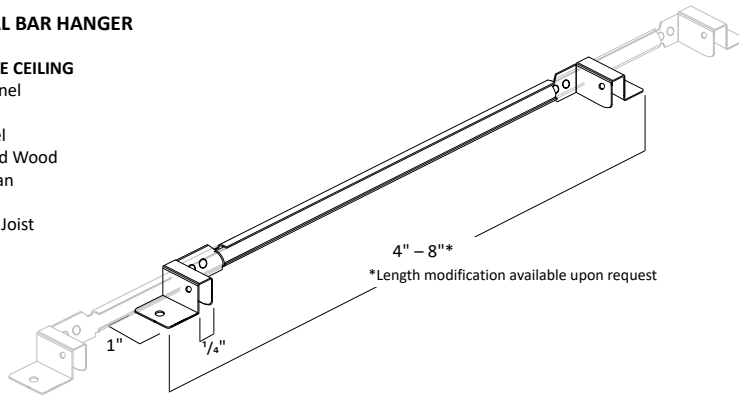

HOUSING DIMENSIONS

FRAME ACCESSORIES

UNIVERSAL BAR HANGER

COMPATIBLE CEILING

- Hat Channel
- T-Bar
- C-Channel
- Laminated Wood
- Quick-Span
- I-Beam
- Standard Joist

LED MODULE

FILTERS

Frosted Filter

Honey Comb

Solite Filter

Linear Filter

3" ARCHITECTURAL ROUND FLANGE WALL WASH COMPATIBLE WITH 6" TECHZONE® CEILINGS
(SILHOUETTE®, SUPRAFINE®, INTERLUDE®, OR PRELUDE®) BY ARMSTRONG®

TRIM DIMENSIONS

DIE-CAST