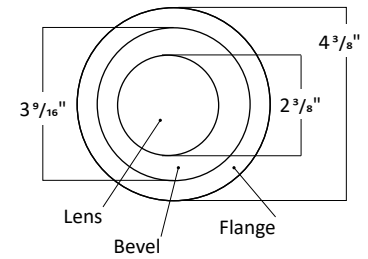

TRIM FINISH

*Consult Factory for Made to Order Finishes