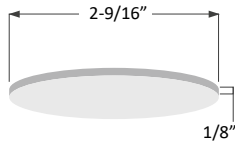

LUMEN CHART

Wattage	Delivered Lumens	Voltage	CRI
11W	1045 lm	120 - 277V	93+
16W	1345 lm	120 - 277V	93+
20W	1645 lm	120 - 277V	93+
30W	2145 lm	120 - 277V	93+
31W	2505 lm	120 - 277V	93+

*Above chart, ordering information, and IES File name reflect delivered lumens based 3000K and 30° optical lens.
 **Lumens will vary based on CCT, optical lens, and bevel finish.

WALL MOUNT DIMENSION

TRIM HEIGHT

LED HOLDER & FILTER DIMENSION

Filter

LED Holder

Light Enhancer

MOUNTING INFO

CABLE HUNG DIMENSION