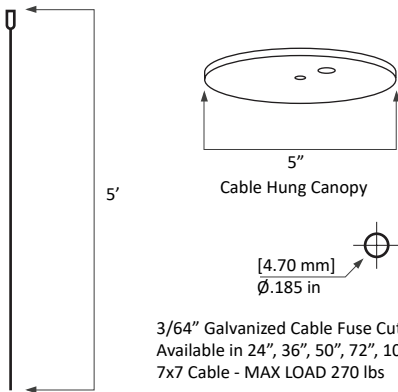

LUMEN CHART

Wattage	Delivered Lumens	Voltage	CRI
11W	1045 lm	120 - 277V	93+
16W	1345 lm	120 - 277V	93+
20W	1645 lm	120 - 277V	93+
30W	2145 lm	120 - 277V	93+
31W	2505 lm	120 - 277V	93+

*Above chart, ordering information, and IES File name reflect delivered lumens based 3000K and 30° optical lens.
 **Lumens will vary based on CCT, optical lens, and bevel finish.

WALL MOUNT DIMENSION

TRIM HEIGHT

LED HOLDER & FILTER DIMENSION

Filter

LED Holder

Light Enhancer

MOUNTING INFO

CABLE HUNG DIMENSION

3/64" Galvanized Cable Fuse Cut with Die Cast #1 Stop
 Available in 24", 36", 50", 72", 100", 120", & 150" Lengths
 7x7 Cable - MAX LOAD 270 lbs

STEM MOUNT DIMENSION