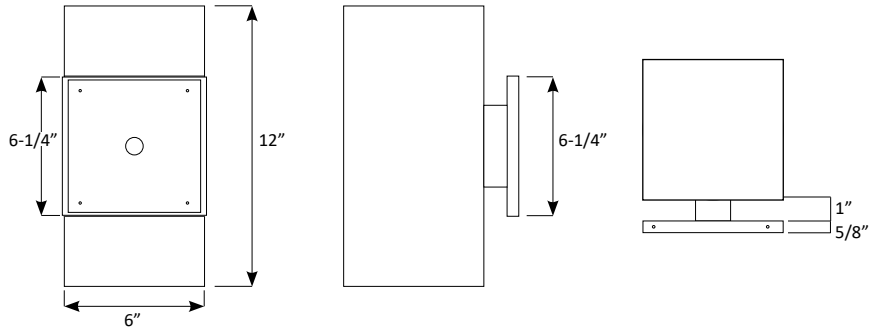

LUMEN CHART

Wattage	Delivered Lumens	Voltage	CRI
11W	1045 lm	120 - 277V	93+
16W	1345 lm	120 - 277V	93+
20W	1645 lm	120 - 277V	93+
30W	2145 lm	120 - 277V	93+
31W	2505 lm	120 - 277V	93+

*Above chart, ordering information, and IES File name reflect delivered lumens based 3000K and 30° optical lens.
 **Lumens will vary based on CCT, optical lens, and bevel finish.

WALL MOUNT DIMENSION

TRIM HEIGHT

LED HOLDER & FILTER DIMENSION

Filter

LED Holder

Light Enhancer

MOUNTING INFO

CABLE HUNG DIMENSION

3/64" Galvanized Cable Fuse Cut with Die Cast #1 Stop
 Available in 24", 36", 50", 72", 100", 120", & 150" Lengths
 7x7 Cable - MAX LOAD 270 lbs

STEM MOUNT DIMENSION