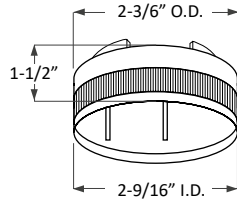

LUMEN CHART

Wattage	Delivered Lumens	Voltage	CRI
11W	1045 lm	120 - 277V	93+
16W	1345 lm	120 - 277V	93+
20W	1645 lm	120 - 277V	93+
30W	2145 lm	120 - 277V	93+
31W	2505 lm	120 - 277V	93+

*Above chart, ordering information, and IES File name reflect delivered lumens based 3000K and 30° optical lens.
 **Lumens will vary based on CCT, optical lens, and bevel finish.

WALL MOUNT DIMENSION

TRIM HEIGHT

LED HOLDER & FILTER DIMENSION

Filter

LED Holder

Light Enhancer

MOUNTING INFO

CABLE HUNG DIMENSION

3/64" Galvanized Cable Fuse Cut with Die Cast #1 Stop
 Available in 24", 36", 50", 72", 100", 120", & 150" Lengths
 7x7 Cable - MAX LOAD 270 lbs

STEM MOUNT DIMENSION