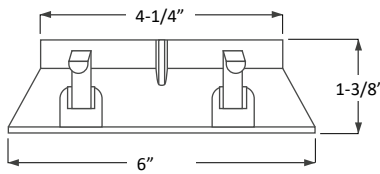

LUMEN CHART

Wattage	Delivered Lumens	Voltage	CRI
11W	1045 lm	120 - 277V	93+
16W	1345 lm	120 - 277V	93+
20W	1645 lm	120 - 277V	93+
30W	2145 lm	120 - 277V	93+
31W	2505 lm	120 - 277V	93+

*Above chart, ordering information, and IES File name reflect delivered lumens based 3000K and 30° optical lens.
 **Lumens will vary based on CCT, optical lens, and bevel finish.

WALL MOUNT DIMENSION

TRIM HEIGHT

LED HOLDER & FILTER DIMENSION

Filter

LED Holder

Light Enhancer

MOUNTING INFO

CABLE HUNG DIMENSION

3/64" Galvanized Cable Fuse Cut with Die Cast #1 Stop
 Available in 24", 36", 50", 72", 100", 120", & 150" Lengths
 7x7 Cable - MAX LOAD 270 lbs

STEM MOUNT DIMENSION