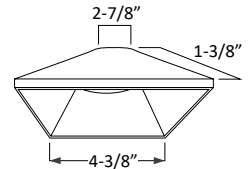

WALL MOUNT DIMENSION

TRIM HEIGHT

LED HOLDER & FILTER DIMENSION

Filter

LED Holder

Light Enhancer

MOUNTING INFO

CABLE HUNG DIMENSION

3/64" Galvanized Cable Fuse Cut with Die Cast #1 Stop
 Available in 24", 36", 50", 72", 100", 120", & 150" Lengths
 7x7 Cable - MAX LOAD 270 lbs

STEM MOUNT DIMENSION